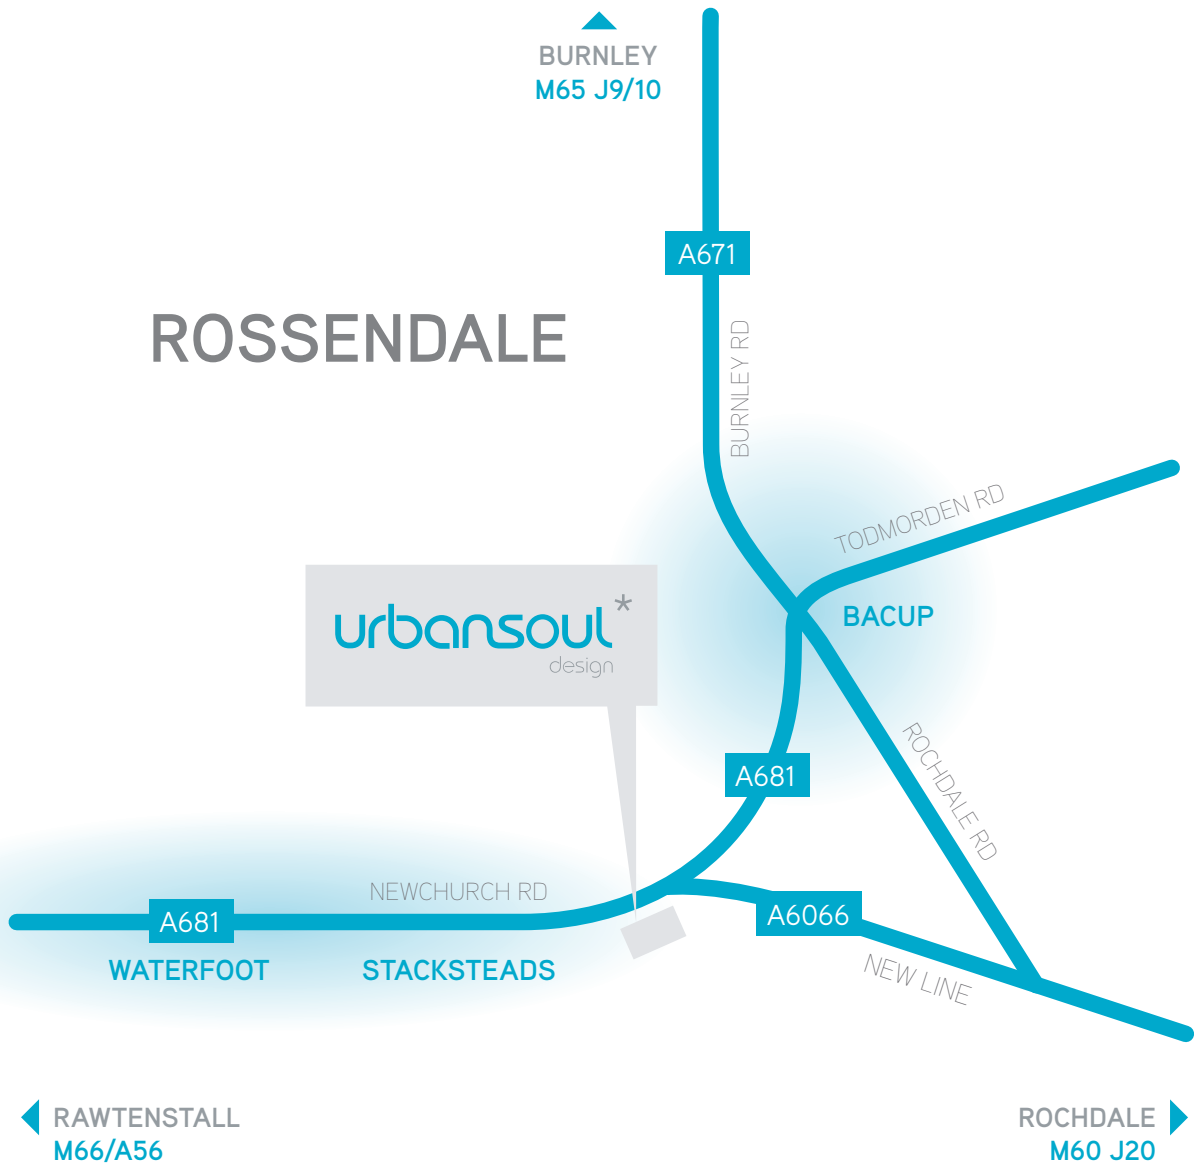

# ROSSENDALE

SAT NAV USERS PLEASE USE POSTCODE OL13 4DS